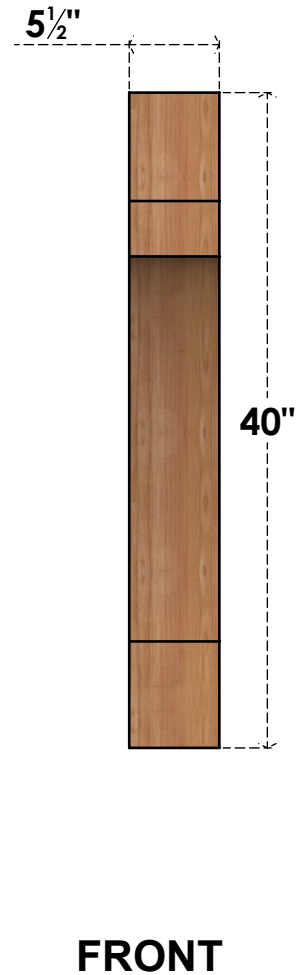

BRC06X28X40MRC00SWR

5 1/2"W X 28"D X 40"H MERCED SMOOTH BRACE, WESTERN RED CEDAR

EKENA MILLWORK
 2300 WEST MAIN ST.
 CLARKSVILLE, TX 75426
 TOLL FREE: 866-607-0453
 WWW.EKENAMILLWORK.COM

NOTES

1. INSTALLATION TO BE COMPLETED IN ACCORDANCE WITH MANUFACTURER'S SPECIFICATIONS.
2. DRAWING MAY NOT BE TO SCALE
3. THIS DRAWING IS INTENDED FOR DESIGN AND PLANNING PURPOSES ONLY.
4. ALL INFORMATION CONTAINED HEREIN WAS CURRENT AT THE TIME OF DEVELOPMENT BUT MUST BE REVIEWED AND APPROVED BY THE PRODUCT MANUFACTURER TO BE CONSIDERED ACCURATE.
5. PRODUCTS ARE NOT KILN DRIED. THIS ITEM IS UNIQUE AND WILL CONTAIN THE NATURAL VARIATIONS THAT THE WOOD SPECIES OFFERS. THIS MAY RESULT IN VARIATIONS UP TO 1/4"