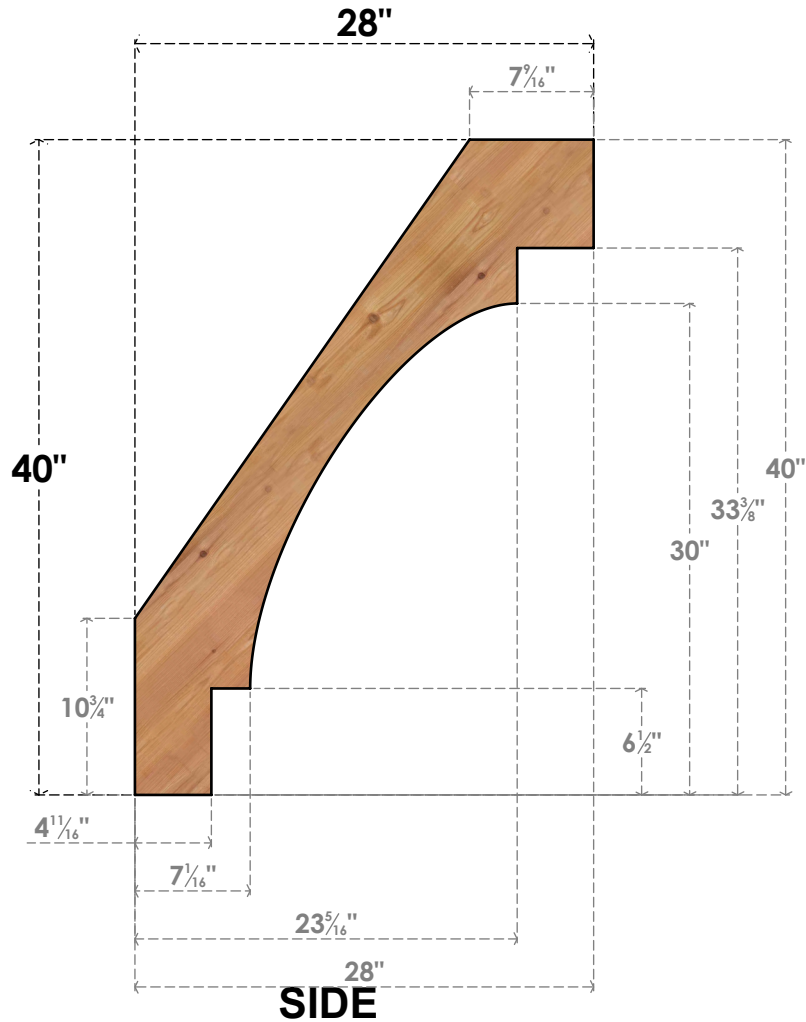

BRC06X28X40MRC00SWR

5 1/2"W X 28"D X 40"H MERCED SMOOTH BRACE, WESTERN RED CEDAR

EKENA MILLWORK
 2300 WEST MAIN ST.
 CLARKSVILLE, TX 75426
 TOLL FREE: 866-607-0453
 WWW.EKENAMILLWORK.COM

NOTES

1. INSTALLATION TO BE COMPLETED IN ACCORDANCE WITH MANUFACTURER'S SPECIFICATIONS.
2. DRAWING MAY NOT BE TO SCALE
3. THIS DRAWING IS INTENDED FOR DESIGN AND PLANNING PURPOSES ONLY.
4. ALL INFORMATION CONTAINED HEREIN WAS CURRENT AT THE TIME OF DEVELOPMENT BUT MUST BE REVIEWED AND APPROVED BY THE PRODUCT MANUFACTURER TO BE CONSIDERED ACCURATE.
5. PRODUCTS ARE NOT KILN DRIED. THIS ITEM IS UNIQUE AND WILL CONTAIN THE NATURAL VARIATIONS THAT THE WOOD SPECIES OFFERS. THIS MAY RESULT IN VARIATIONS UP TO 1/4"